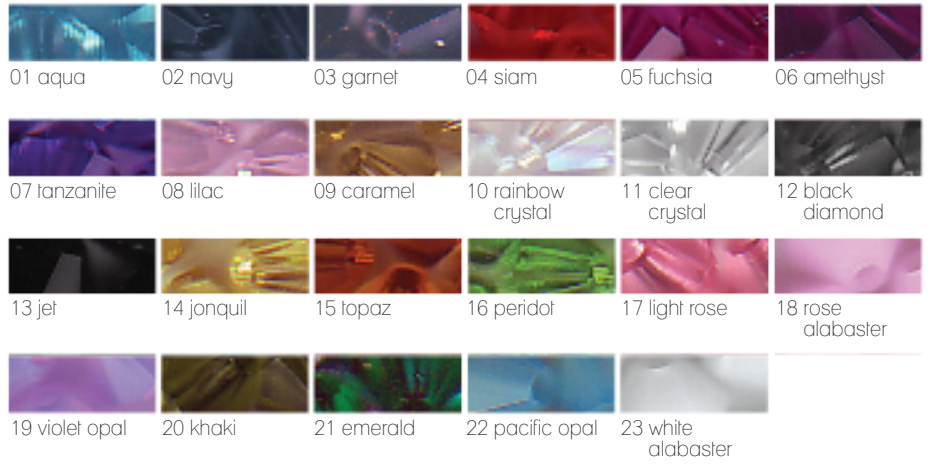

janie angel colour chart

press enquiries
redhol pr
62 bell street, london, nw1 6sp
t: 020 7723 9191 f: 020 7723 6420 e: info@redholpr.co.uk

crystal colours