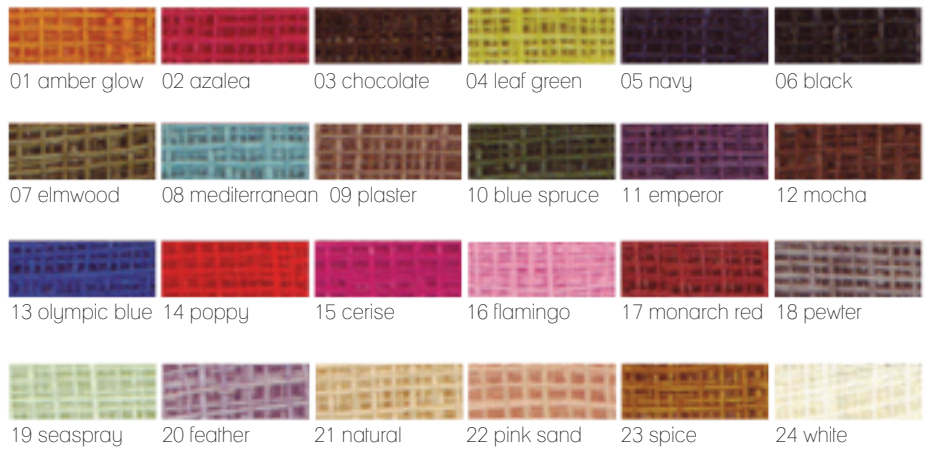

sinamay colours (hats only)